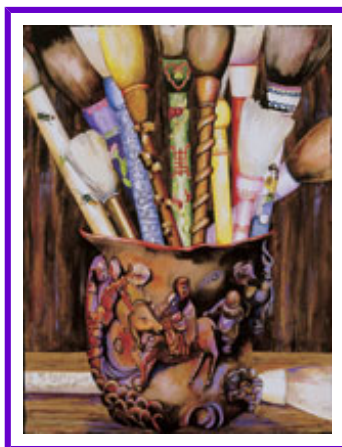

## A BRUSH WITH HISTORY GALLERY

"Wise"

Watercolor 22" x 30"  
[View Large Image](#)

"Beauty"

Watercolor 22" x 30"  
[View Large Image](#)

"Grace"

Watercolor 22" x 30"  
[View Large Image](#)

"Happiness"

Watercolor 22" x 30"  
[View Large Image](#)

"Love"

Watercolor 22" x 30"  
[View Large Image](#)

"Honor"

Watercolor 22" x 30"  
[View Large Image](#)

"Peace"

Watercolor 22" x 30"  
[View Large Image](#)

"Faith"

Watercolor 22" x 30"  
[View Large Image](#)

"Hope"

"Kind"

Watercolor 22" x 30"  
[View Large Image](#)

**"Harmony"**  
Watercolor 22" x 30"  
[View Large Image](#)

Watercolor 22" x 30"  
[View Large Image](#)