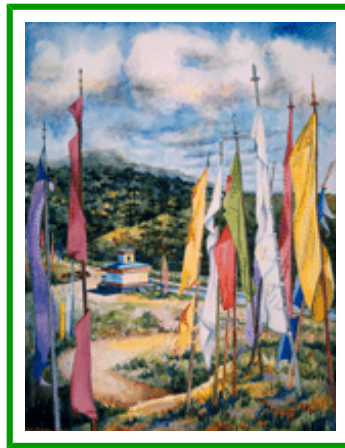

biography | contact gayle

9-11-01 gallery

marketplace gallery

los angeles gallery

travel gallery

ribbon gallery

TRAVEL GALLERY

"A Landscape of Pots, Burma"
Watercolor 22" x 30"
(Juried 2001 CA Art Club
Gold Medal Show)
[View Large Image](#)

"Bhutan Market Baskets"
Watercolor 30" x 30"
[View Large Image](#)

"Prayer Flags in Bhutan"
Watercolor 22" x 30"
[View Large Image](#)

"Basketweave"
Watercolor 30" x 40"
Original Print 14" x 19"
[View Large Image](#)