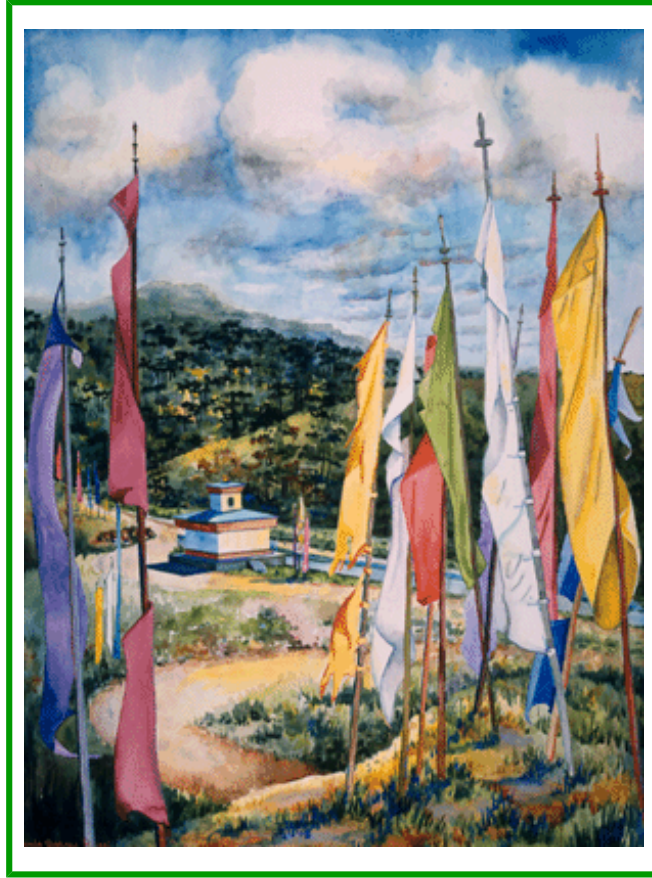

biography contact gayle

TRAVEL GALLERY

9-11-01 gallery

marketplace gallery

los angeles gallery

travel gallery

ribbon gallery

"Prayer Flags in Bhutan"

Watercolor 22" x 30"

[Back to Gallery](#)

[Print This Page](#) 

Copyright © 2003 Gayle Garner Roski. All rights reserved.

[9-11-01](#) | [Marketplace](#) | [Los Angeles](#) | [Travel](#) | [Ribbon](#)
[Contact](#) | [Biography](#) | [Home Page](#)